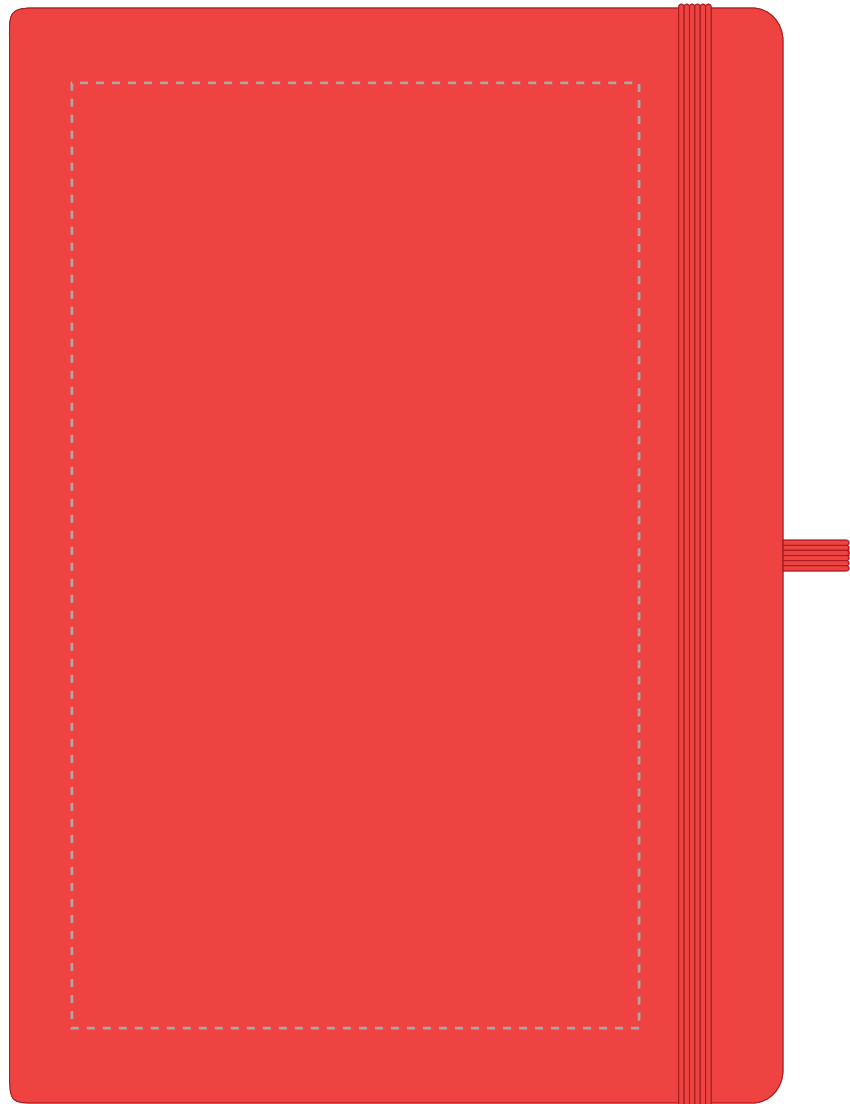

Your Ref:	Quantity:	Product Code: QS0344
Our Ref:	Version: 1	Product Colour: RED

**PRINTING CONCERNS:**

We stock this item in the following colours

**PANTONE REFERENCE(S)**

 Full colour printing  
edge to edge

Due to the nature of the product the print position may vary by 2 - 3 mm

ARTWORK SCALE 50%

**CENTRED TO PRINT AREA**  
**CENTRED TO NOTEBOOK**

Product Image for visualisation  
- colours may vary

The dashed line is to demonstrate print area and will not appear on your printed item