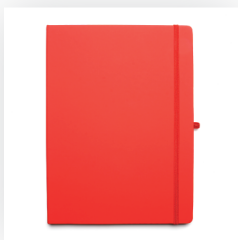

Your Ref:	Quantity:	Product Code: QS0344
Our Ref:	Version: 1	Product Colour: RED

**PRINTING CONCERNS:**

We stock this item in the following colours

**PANTONE REFERENCE(S)**

 Full colour printing  
edge to edge

Due to the nature of the product the print position may vary by 2 - 3 mm

ARTWORK SCALE 50%

**CENTRED TO PRINT AREA**  
**CENTRED TO NOTEBOOK**

Product Image for visualisation  
- colours may vary

The dashed line is to demonstrate print area and will not appear on your printed item